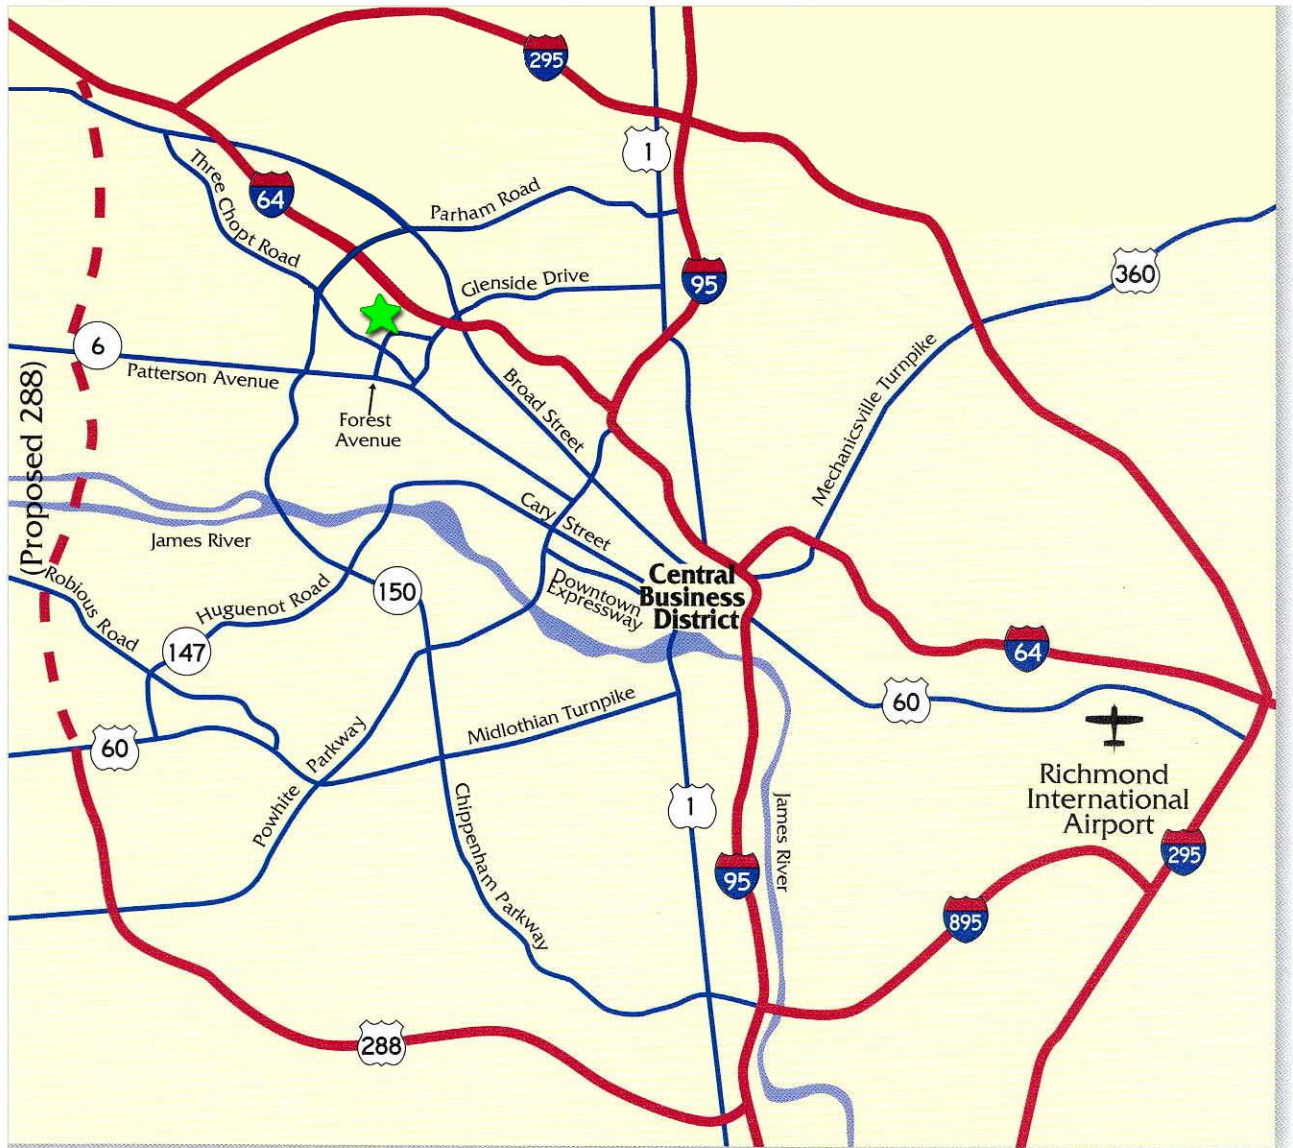

FOREST OFFICE PARK

1500 FOREST AVENUE • SUITE 100 • RICHMOND, VIRGINIA 23229-5104 • (804) 282-5461 • FAX: (804) 282-5479

Conveniently located at the intersection of Forest Avenue and Three Chopt Road, Forest Office Park is within minutes of downtown Richmond, the Richmond International Airport, and Interstate 64. Tenants and visitors to the park enjoy easy access to upscale shopping, lodging and dining facilities nearby, as well as the University of Richmond, Henrico Doctors Hospital, the Country Club of Virginia and many prestigious residential neighborhoods.

Forest Office Park consists of 19 buildings on more than 54 acres. Each building offers flexible floor plans, free conference facilities, abundant parking, and on-site management and maintenance. The park also hosts a post office, cafeteria, and drop boxes for express delivery service. This combination of location and amenities make Forest Office Park the best office value in Richmond's West End.